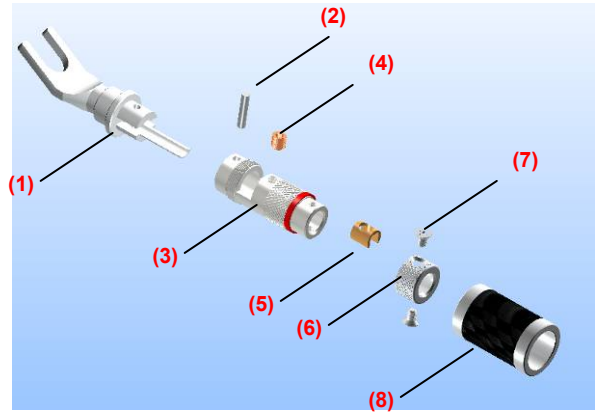

FURUTECH

PURE TRANSMISSION

AEx
オーディオ銘機賞
Audio Excellence Award 2008

New for 2009!

High End Performance Spade Connector

CF-201(R)

Features

- α (Alpha) Pure Copper rhodium-plated center conductor
- α (Alpha) Nonmagnetic stainless steel body
- Carbon fiber and Nonmagnetic stainless steel housing
- Conductor wire fixed by screw set or soldering.
- Specially designed fixed wire construction to ensure the stability of the conductor's contact.
- Specified for wire diameters max. 5.5mm
- Dimensions: 15.2mm diameter x 70.0mm overall length

Specially engineered set screw construction to ensure firm contact with Alpha Pure Copper conductor

Specially engineered Conductor wires fixed construction

Parts:

- (1). Spade center conductor**
- (2). Positioning pin**
- (3). Nonmagnetic Stainless steel Body**
- (4). Set screw**
- (5). Wire compression clamp**
- (6). Nonmagnetic Stainless steel End ring**
- (7). Cable hold screw**
- (8). Carbon fiber and Nonmagnetic Stainless steel housing**