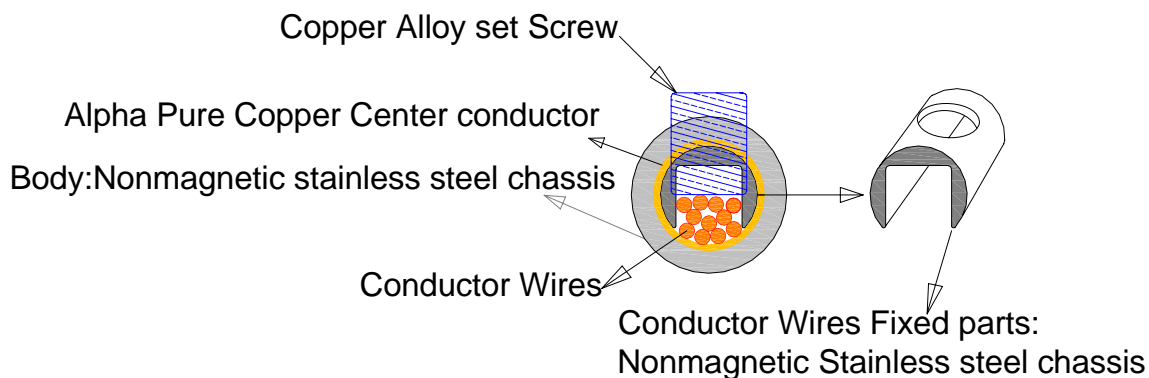

FURUTECH

PURE TRANSMISSION

AEx
オーディオ銘機賞
Audio Excellence Award 2008

New for 2009!

High End Performance Spade Connector

CF-201(R)

Features

- α (Alpha) Pure Copper rhodium-plated center conductor
- α (Alpha) Nonmagnetic stainless steel body
- Carbon fiber and Nonmagnetic stainless steel housing
- Conductor wire fixed by screw set or soldering.
- Specially designed fixed wire construction to ensure the stability of the conductor's contact.
- Specified for wire diameters max. 5.5mm
- Dimensions: 15.2mm diameter x 70.0mm overall length

Specially engineered set screw construction to ensure firm contact with Alpha Pure Copper conductor

Specially engineered Conductor wires fixed construction

Parts:

- (1). Spade center conductor**
- (2). Positioning pin**
- (3). Nonmagnetic Stainless steel Body**
- (4). Set screw**
- (5). Wire compression clamp**
- (6). Nonmagnetic Stainless steel End ring**
- (7). Cable hold screw**
- (8). Carbon fiber and Nonmagnetic Stainless steel housing**